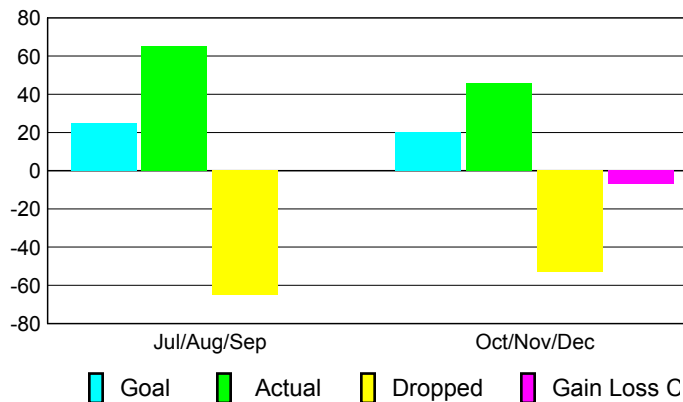

Membership Results 2010-2011

Goal, New, Dropped, Gain/Loss